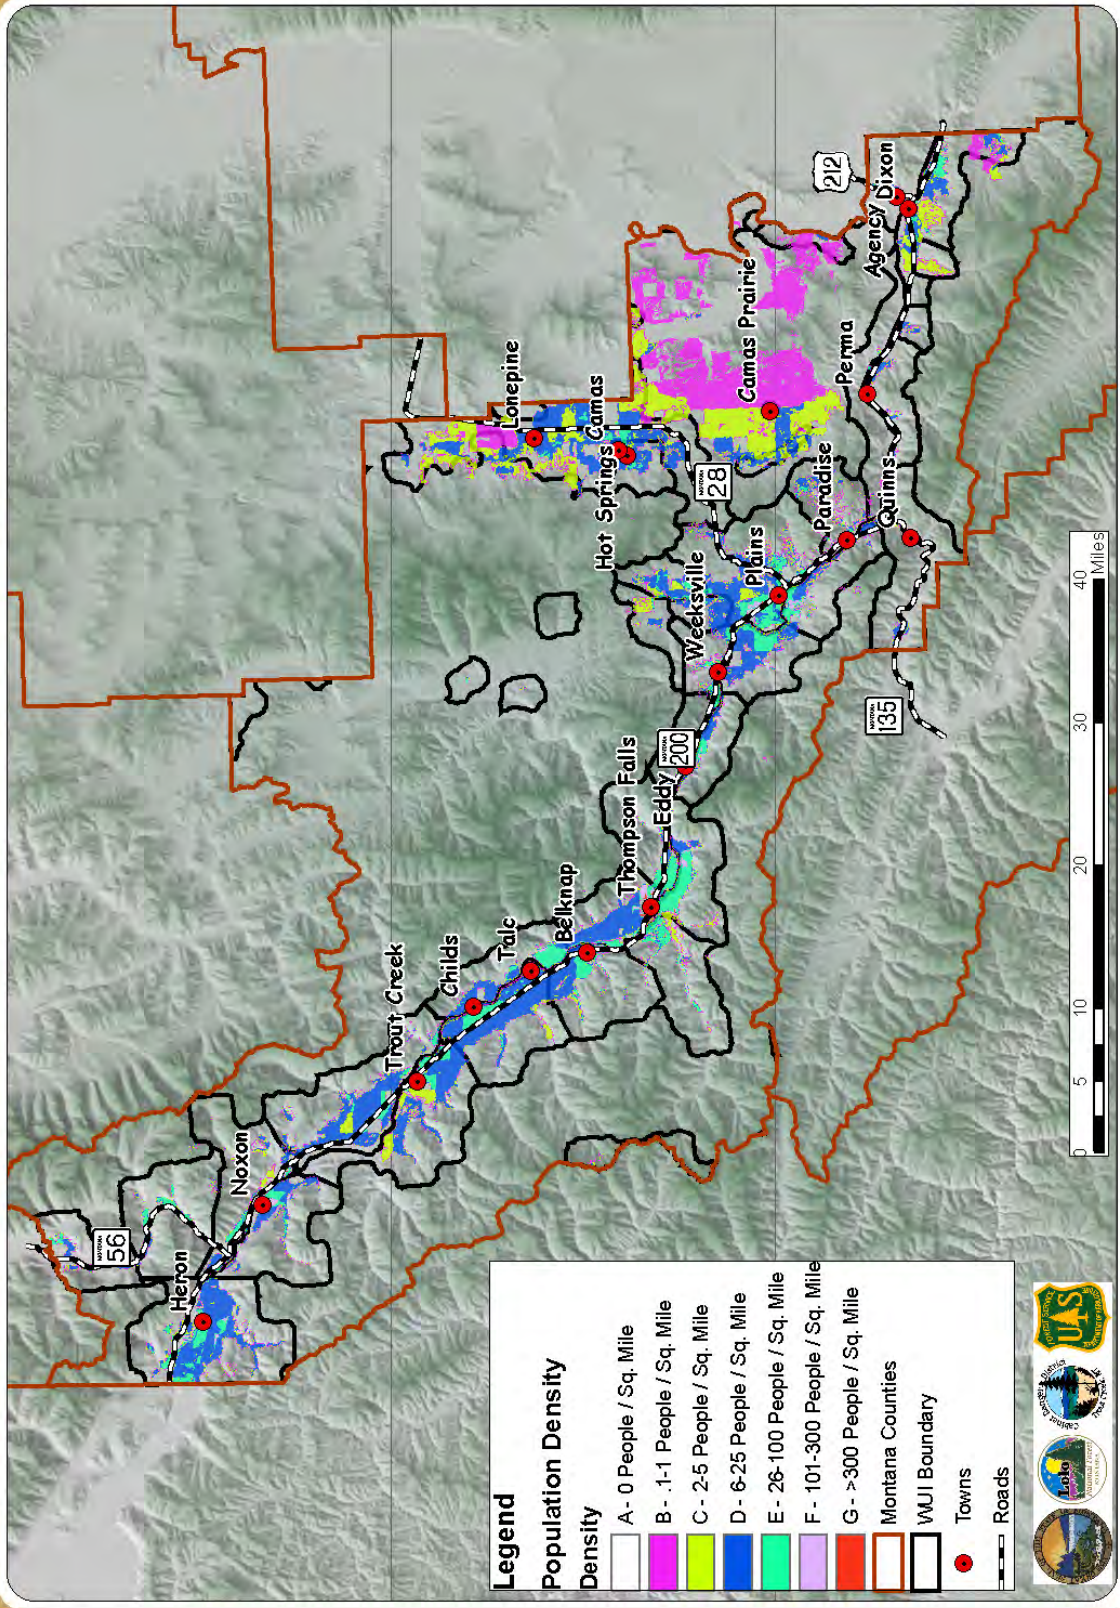

MAP #4 POPULATION DENSITY & WUI BOUNDARY

Map Produced April, 2011