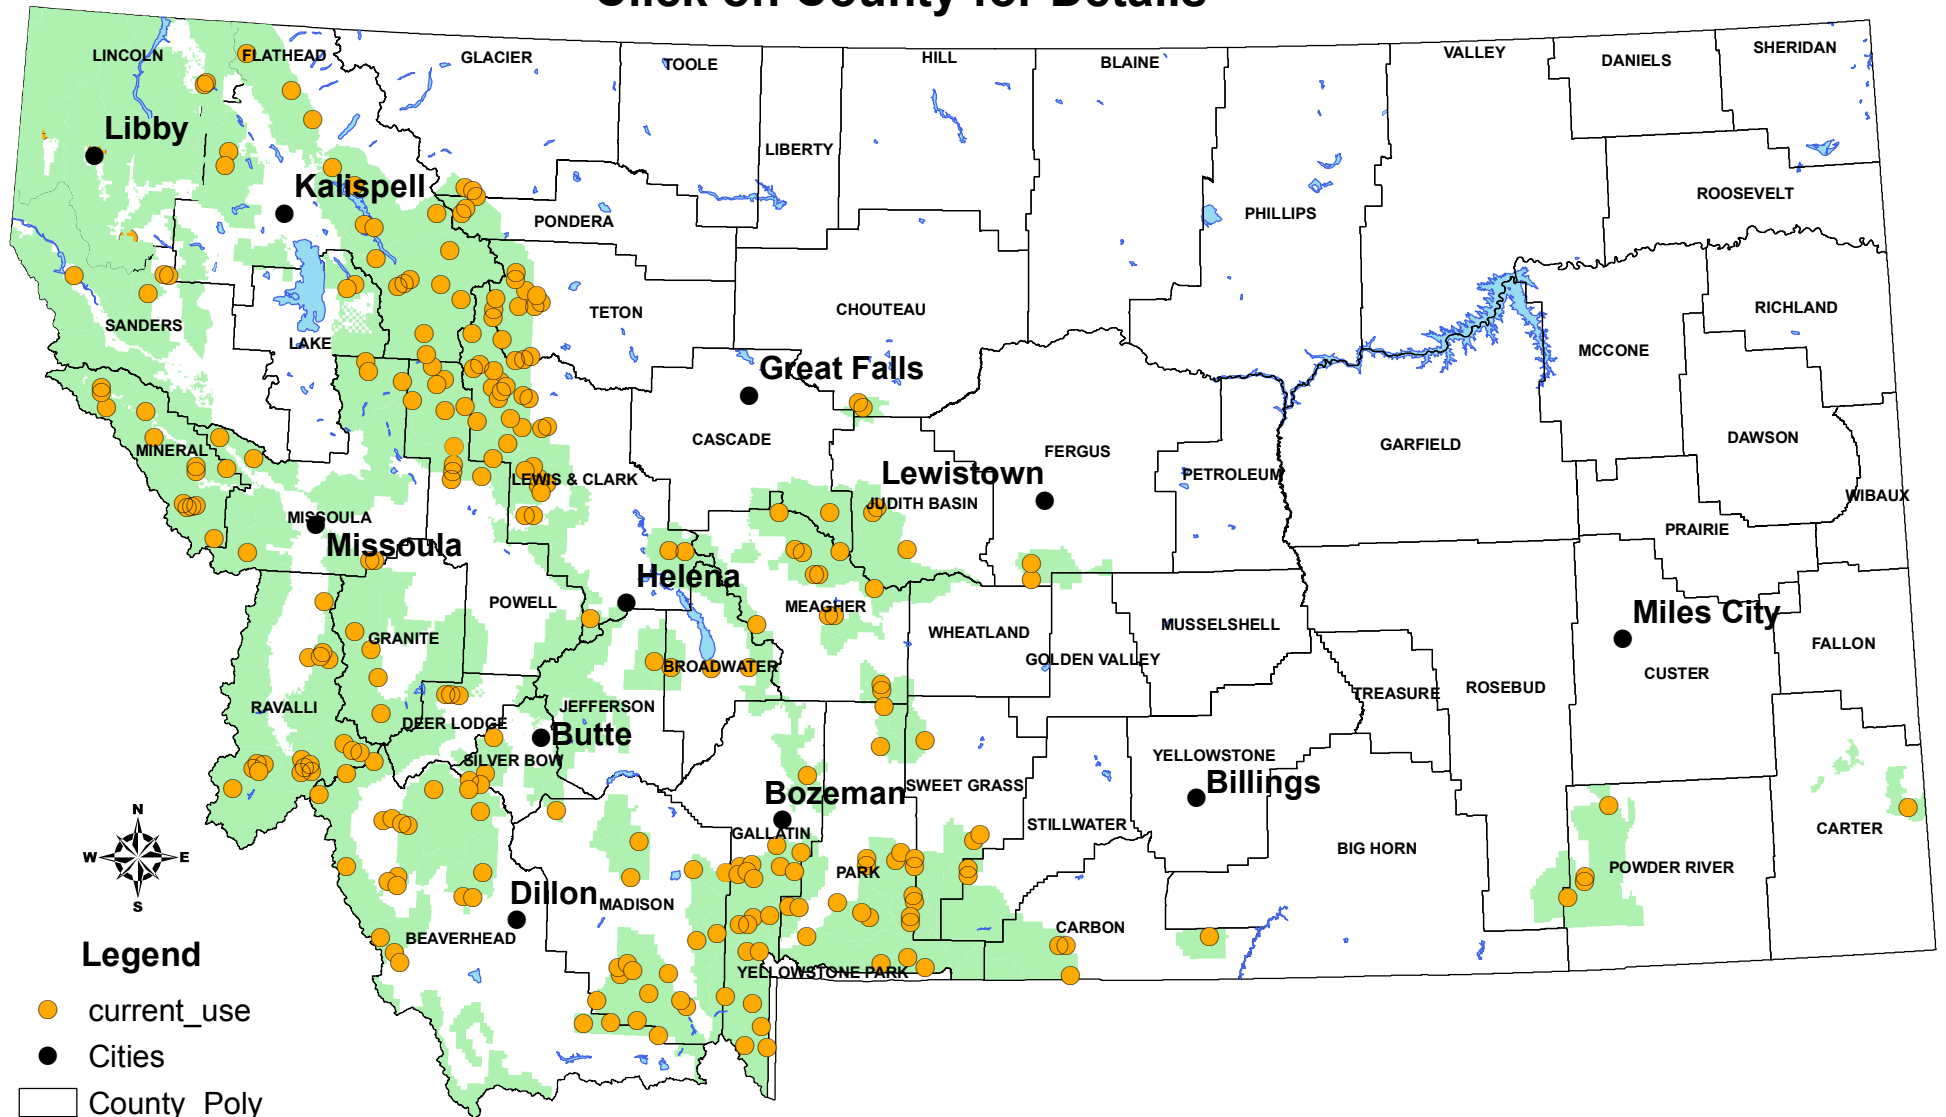

Forest Service Compact Current Use Claims

Click on County for Details

Legend

- current_use
- Cities
- County_Poly
- Lakes
- nfrd

Interactive Web Map

- 1) Click on county from the above map to navigate to county level.
- 2) Click on the individual current use from the county map to view abstract and topo map.